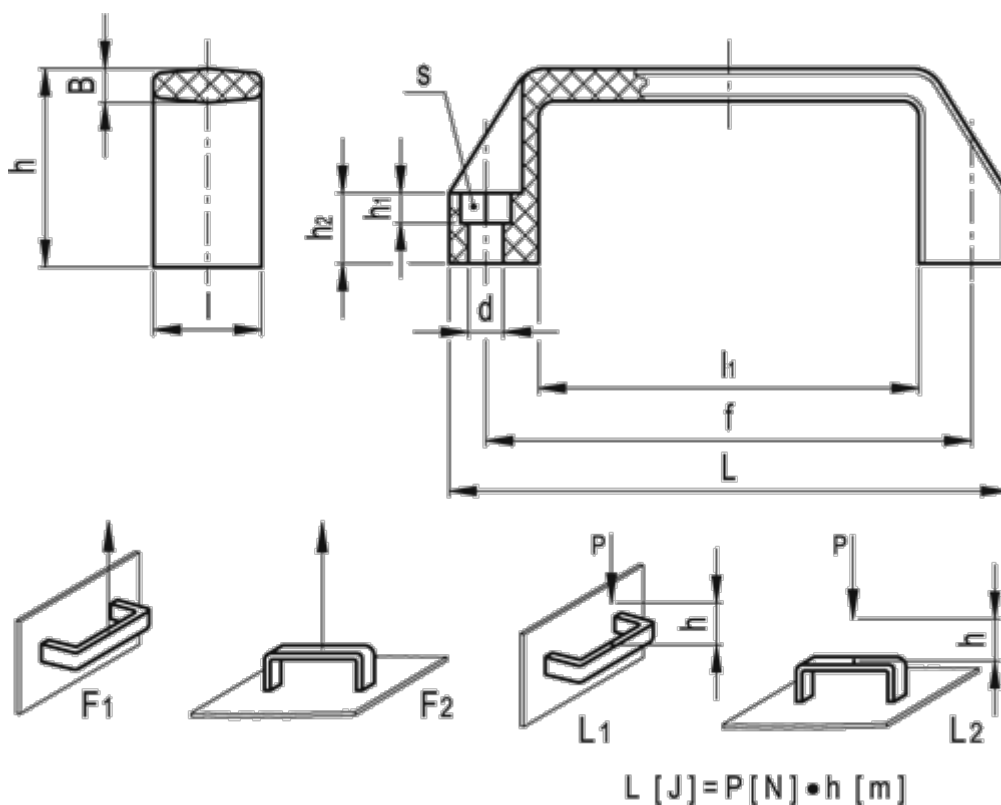

Data Sheet

Article number: 2304037141
 Description: E+G U-handle
 M.443/145-EH-6

Measures

B	= 7	l	= 26
d	= 6.5	L	= 142
f	= 122 +/-1	l1	= 100
F1 (N)	= 3700	L1 (J)	= 25
F2 (N)	= 2500	L2 (J)	= 14
h	= 41	s	= 10
h1	= 6.5	Weight (g)	= 45
h2	= 15		